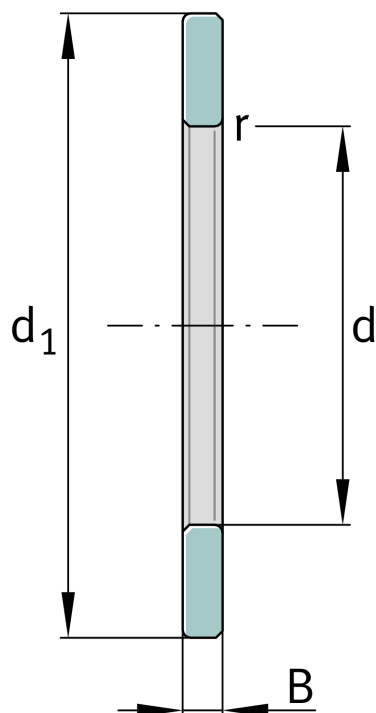

**WS81105**

Shaft locating washer

Schaeffler ID:
0000252240000Axial cylindrical roller bearings 811, single
direction, comprising K811, GS, WS

Technical information

**Main Dimensions & Performance Data**

d	25 mm	Bore diameter
d ₁	42 mm	Lip diameter shaft washer
B	3 mm	Height shaft washer
	19.6 g	Weight

Mounting dimensions

r _{min}	0.6 mm	minimum chamfer dimension
------------------	--------	---------------------------